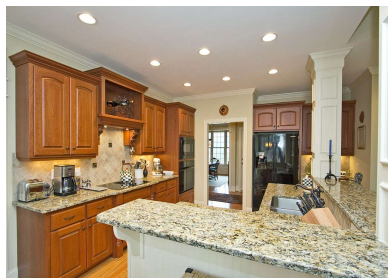

# First Floor Master!

Custom details abound

1st Floor Master

Extensive Hardwoods

Granite Counters

Central Vac Prewire

Trey Ceilings in Dining  
Rm & Master

**Jane Allen  
Purtell**

### \$315,000

MLS# 1818443

Custom built beauty on over 1/2 Acre lot has stunning 1st Floor Master with Sitting Room & whirlpool tub in Master Bath. Dramatic vaulted ceiling in Living Room & Formal Dining Room with trey ceiling, transoms & Butler's Pantry. Warm & friendly kitchen features beautiful rich wood cabinets & granite counters. Wrought iron staircase leads to two spacious bedrooms upstairs connected by Jack & Jill bath, plus Bonus Room w/closet or 4th BR. Walk-in & attic storage! Central Vac prewire. Irrigation system!