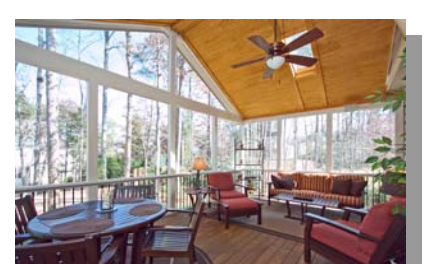

# Abbingtion 1st Floor Guest Suite

View this home and others at:  
[www.JaneAllenPurtell.com](http://www.JaneAllenPurtell.com)

204 Yatesdale Court

- 4 Bedrooms - 4 1/2 Baths
- Hardwoods on 1st Floor - Carpet in the Guest Bedroom
- Cook's Kitchen w/Tons of Counter Space & Cabinets
- Family Rm w/Built-ins & Firepl.
- Amazing Screened Porch with Skylights + Deck & Paver Patio
- Perfect Cul-de-sac Location!
- Walk-up Unfinished Attic with Potential for Future Expansion
- Master Bedroom w/Sitting Area
- Bath Features Jetted Tub, Tile Shower and a Dual Vanity
- Walk-in Laundry Rm w/Sink
- 2nd Floor Bonus Room
- Nicely Landscaped .43 Acres
- Community Pool & Tennis