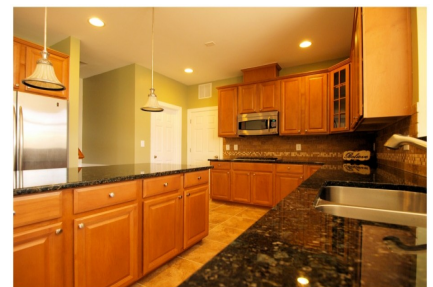

- Weldon Ridge Estates -
605 Ivyshaw Road
Cary, NC 27519

MLS #1774520 Listed Price: \$525,000

**FONVILLE
MORISEY**
A LONG & FOSTER COMPANY

Luxurious Estate Home w/Grand Foyer & Upgrades

Luxurious Estate with Extended Features. Stunning Wood Floor & a Bedroom/Study Attached to a Full Bathroom on the Main Floor. Stunning 18x18 Tile Floors in Kitchen - Gourmet Kit. Natural Tile Backsplash w/SS App. 2Wall Oven w/Convection Under & Granite Counters. Bright Morning Room & Breakfast Nook. Walk-in & Butler Pantry. LG MudRoom. Family Room w/4'Ext. Extra Large Master Suite w/Sit Rm & Spa. Unfinished Walk Up Attic - Plumbed for Another BA & DryWall Already Available in Attic for Finishing. SO Much More!!!

Stunning - Grand Wrapping Staircase in the Foyer Gives More the Estate Feel

Large Family Room - Extended Room with Vaulted Ceilings

Stunning 18x18 Tile Floors, Granite Counters, Natural Stone Backsplash, SS Appliances and So Much More!