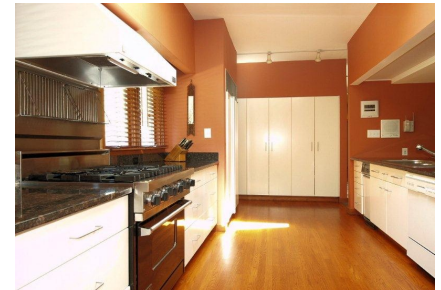

Viking Stove, Sub Zero Fridge, Trash Compactor, Granite and More!

Walk Over a Bridge Overlooking A Tranquil Pond - Stunning Entrance!

Custom Home with Luxury and Nature in Mind

Ranch Custom Built Home with Tranquility and Charm -
View of Ponds and Water Fountain - Master Wing with Luxury Suite
and Spa - Whirlpool Room - Toilet & Bidet in Master Bathroom -
Views Throughout the Home - 3' Wide Doorway - Built-in Bookcase -
Home Office w/2 Prof. Work Space & Lots of Cabinets & Bookcase -
Thermostatically Controlled Wine Room - Finished and Air
Conditioned/Heated Garage and Storage/Workshop Area -
Lots of Skylights and SO MUCH MORE!!!

Special Features

- One-Story Custom Built Ranch Home
- 1.88 Acre of Privacy
- 2 Ponds and Water Fountain
- 36" Wide Doorways
- Whole House Fan
- And SOOOO MUCH MORE!!!

Julie Chung
"Your Entrusted Real Estate Advisor"