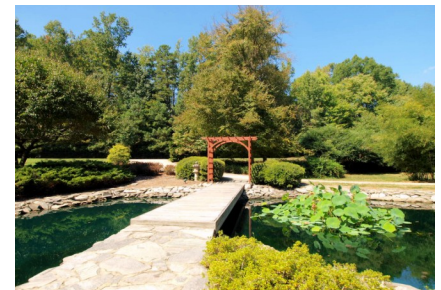

Viking Stove, Sub Zero Fridge, Trash Compactor, Granite and More!

Walk Over a Bridge Overlooking A Tranquil Pond - Stunning Entrance!

Custom Home with Luxury and Nature in Mind

Ranch Custom Built Home with Tranquility and Charm -
View of Ponds and Water Fountain - Master Wing with Luxury Suite
and Spa - Whirlpool Room - Toilet & Bidet in Master Bathroom -
Views Throughout the Home - 3' Wide Doorway - Built-in Bookcase -
Home Office w/2 Prof. Work Space & Lots of Cabinets & Bookcase -
Thermostatically Controlled Wine Room - Finished and Air
Conditioned/Heated Garage and Storage/Workshop Area -
Lots of Skylights and SO MUCH MORE!!!

Special Features

- One-Story Custom Built Ranch Home
- 1.88 Acre of Privacy
- 2 Ponds and Water Fountain
- 36" Wide Doorways
- Whole House Fan
- And SOOOO MUCH MORE!!!

Julie Chung
"Your Entrusted Real Estate Advisor"